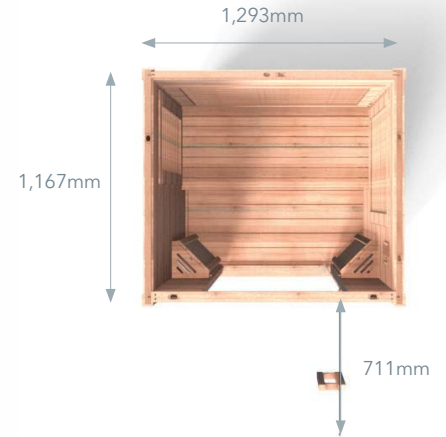

## PANELS

**Roof panel:** 1,295mm W x 1,165mm D x 75mm T  
**Floor panel:** 1,280mm W x 1,150mm D x 65mm T  
**Front wall:** 1,170mm W x 1,803mm D x 50mm T  
**Back wall:** 1,170mm W x 1,803mm D x 45mm T  
**Right wall:** 1,135mm W x 1,803mm D x 55mm T  
**Left wall:** 1,135mm W x 1,803mm D x 55mm T  
**Glass door:** 710mm W x 1,730mm D x 8mm T  
**Side glass:** 265mm W x 1,760mm D x 8mm T  
**Bench:** 1,150mm W x 515mm D x 125mm T