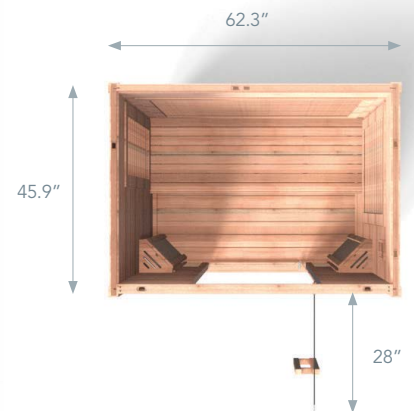

Outlet specifications:

Amplify III